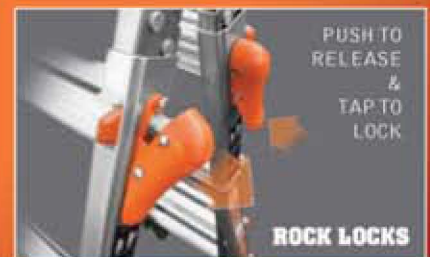

**Little
Giant**
Ladder Systems

REVOLUTION XE™

NEW
WAVE
TECHNOLOGY

DO MORE WITH A LIGHTER LADDER

The Revolution XE is the lightest extra heavy duty multi-use ladder available.

Brand	Weight
Revolution XE	28 lbs
Brand A	36 lbs
Brand B	36 lbs
Brand C	41 lbs

Type IA • 300 lbs Duty Rating • Model 17

Little Giant[®]

Ladder Systems

More Maneuverable

Access Stairs Easily

Stable & Strong Stepladder

Expand Your Work Area

Access Hard-To-Reach Places